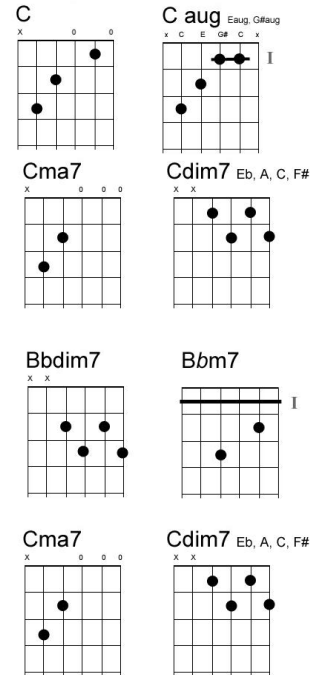

Smoke Gets in Your Eyes

lyrics by Otto Harbach, music by Jerome Kern (1933)

C C Dm7 G7
 They asked me how I knew, my true love was
 C C+ F Cdim
 true; I of course
 Cma7 Am7 Dm7 G7
 replied, "something here inside cannot be
 C Bbdim7 Dm7 G+
 denied."

C C Dm7 G7
 They said, "Someday you'll find, all who love are
 C C+ F Cdim
 blind. When your heart's on
 Cma7 Am7 Dm7 G7
 fire, You must realize smoke gets in your
 C F C Eb7
 eyes."

Ab Ab Ab Abma7
 So I chaffed them and I gaily laughed, to think they could
 Bbm7 Am7 Bb7 Eb7
 doubt my love
 Ab Ab G7 G7 |
 Yet today my love has flown away, I am with
 C Cma7 G7 G+
 out my love.

C C Dm7 G7
 Now laughing friends deride, tears I cannot
 C C+ F Cdim
 hide; So I smile and
 Cma7 Am7 Dm7 G7
 say, "When a lovely flame dies, smoke gets in your
 C Bbdim7 Dm7 G+
 eyes."

C Fma7 C+
 Smoke gets in your eyes.
 Dm7 Em/G Cma7
 Smoke gets in your eyes