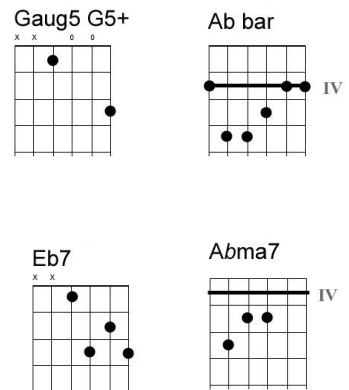

C Fma7 C+
Smoke gets in your eyes.
Dm7 Em/G Cma7
Smoke gets in your eyes